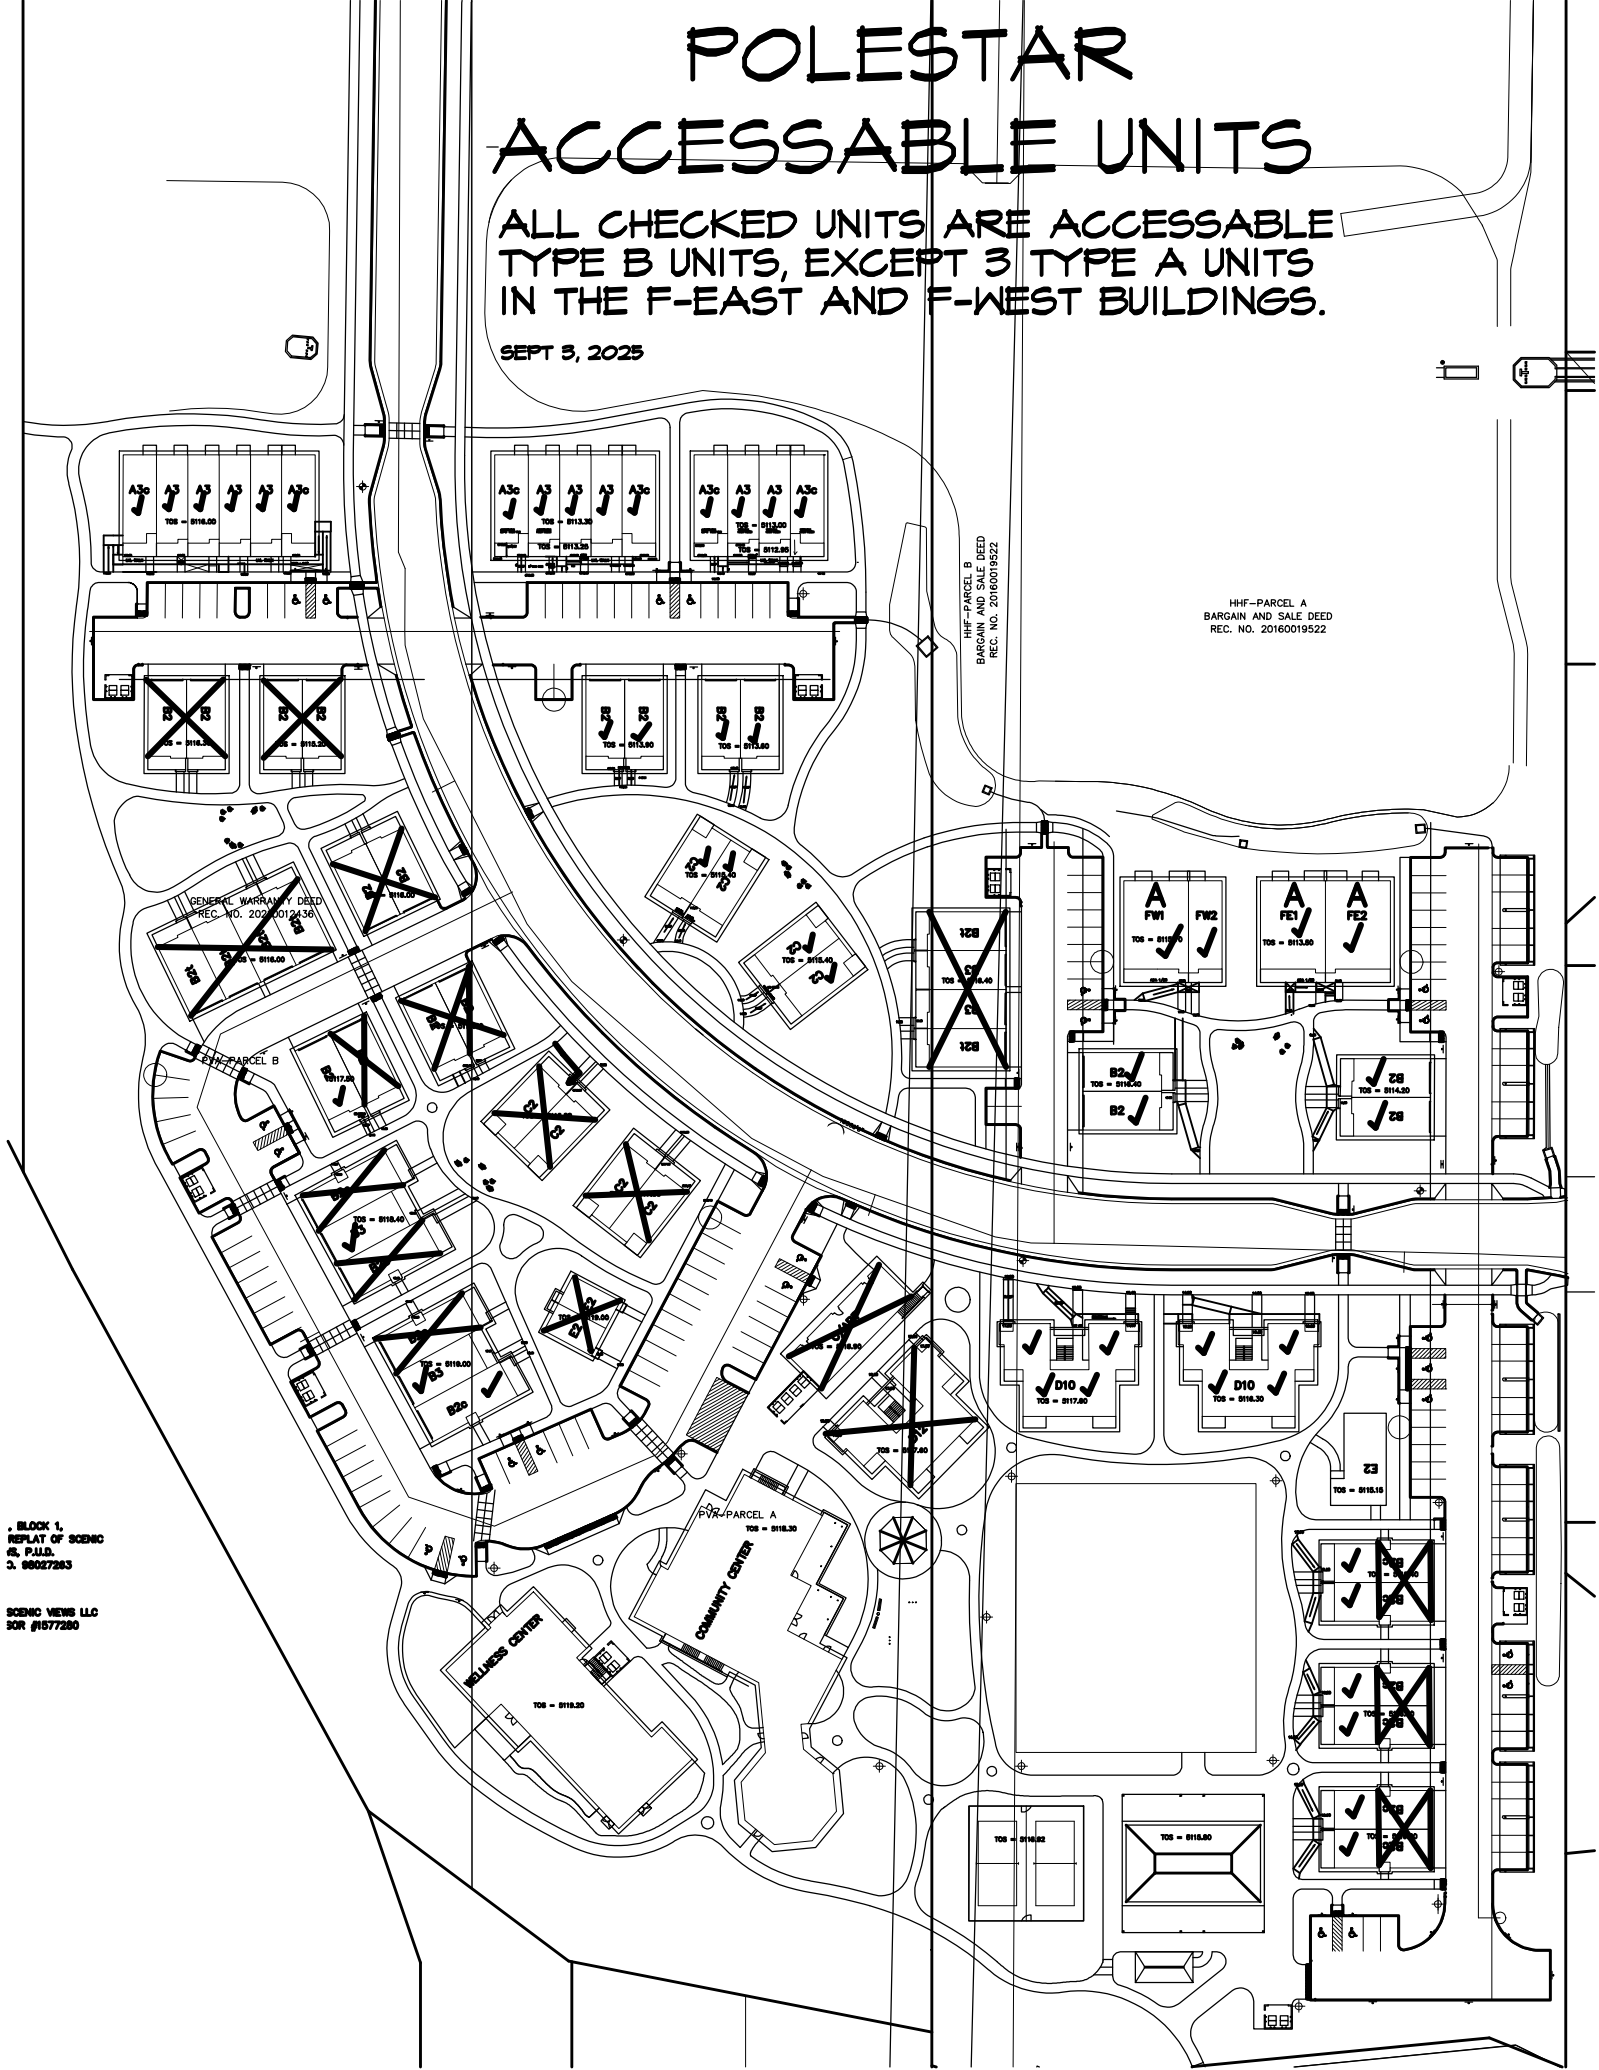

POLESTAR ACCESSABLE UNITS

ALL CHECKED UNITS ARE ACCESSABLE
TYPE B UNITS, EXCEPT 3 TYPE A UNITS
IN THE F-EAST AND F-WEST BUILDINGS.

SEPT 3, 2025

• BLOCK 1,
REPLAT OF SCENIC
AS, P.L.L.D.
D. 95027283

SCENIC VIEWS LLC
SCR #1577280